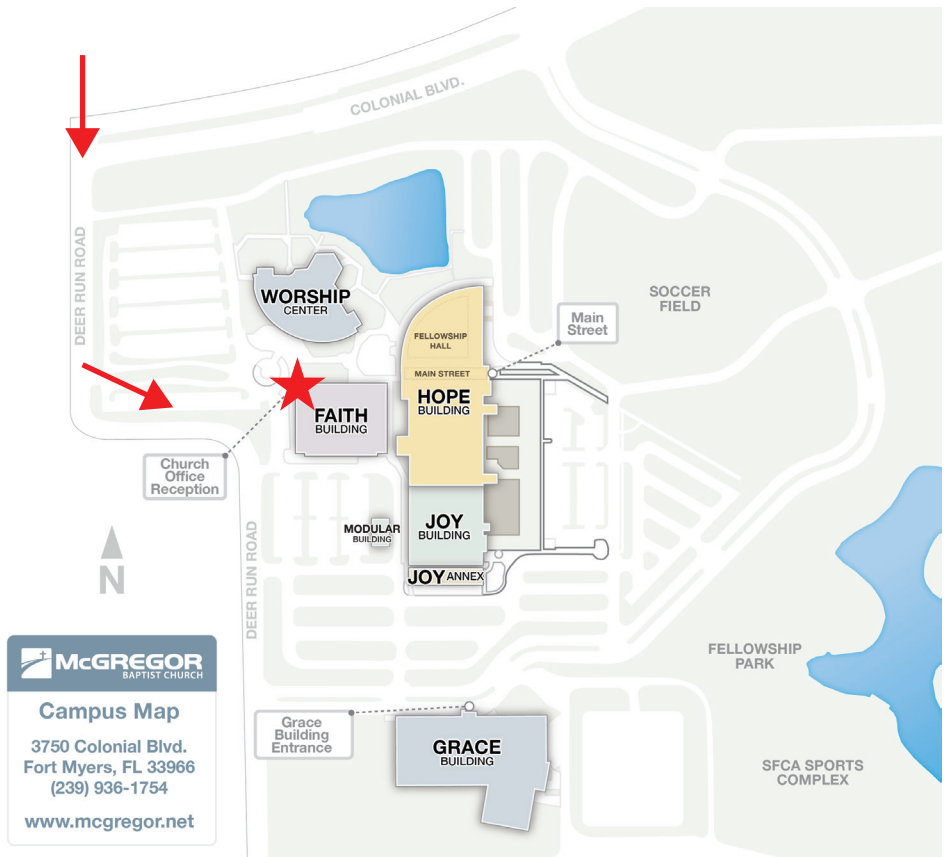

DEMENTIA SUPPORT GROUP

Tuesday Morning

Room F104

Enter on Deer Run Farms Road, NOT at the streetlight.

Park in the Faith Building parking lot.

With our school security check-in system, you will need your driver's license/ID when checking in with the receptionist.

When you approach the glass doors, buzz the receptionist and they will let you in and assist you in finding room F104.

McGREGOR
BAPTIST CHURCH

Campus Map

3750 Colonial Blvd.
Fort Myers, FL 33966
(239) 936-1754
www.mcgregor.net

Faith Building - First Floor