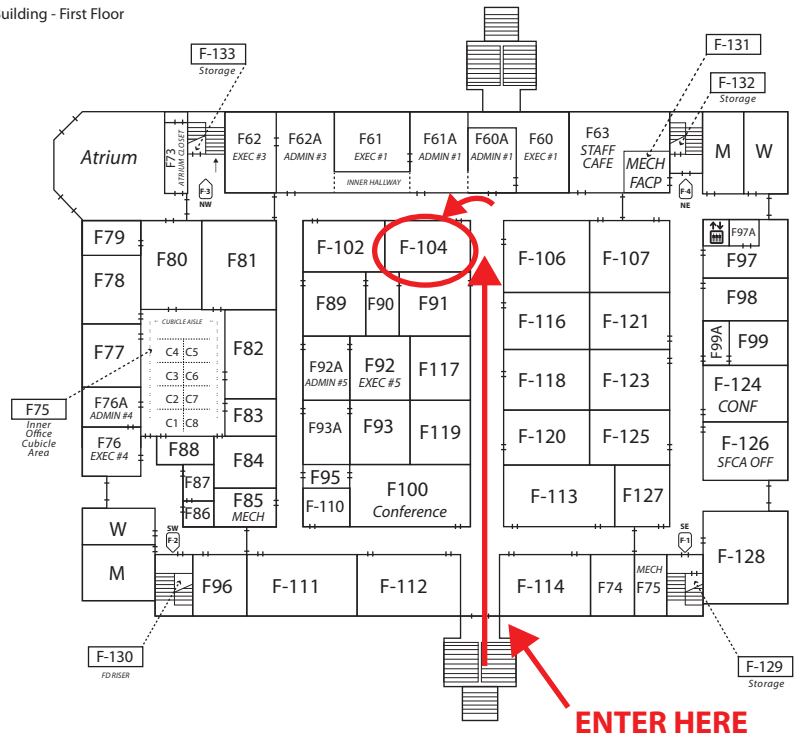

Once parked, enter the building under the exterior stairwell, as one of these doors will be unlocked.

Once you enter the building, go straight down the hallway, turn left, and room F104 will be immediately on your left.

If for some reason you cannot find the room or are locked out of the building, call our campus security at (239) 940-0880.

Faith Building - First Floor